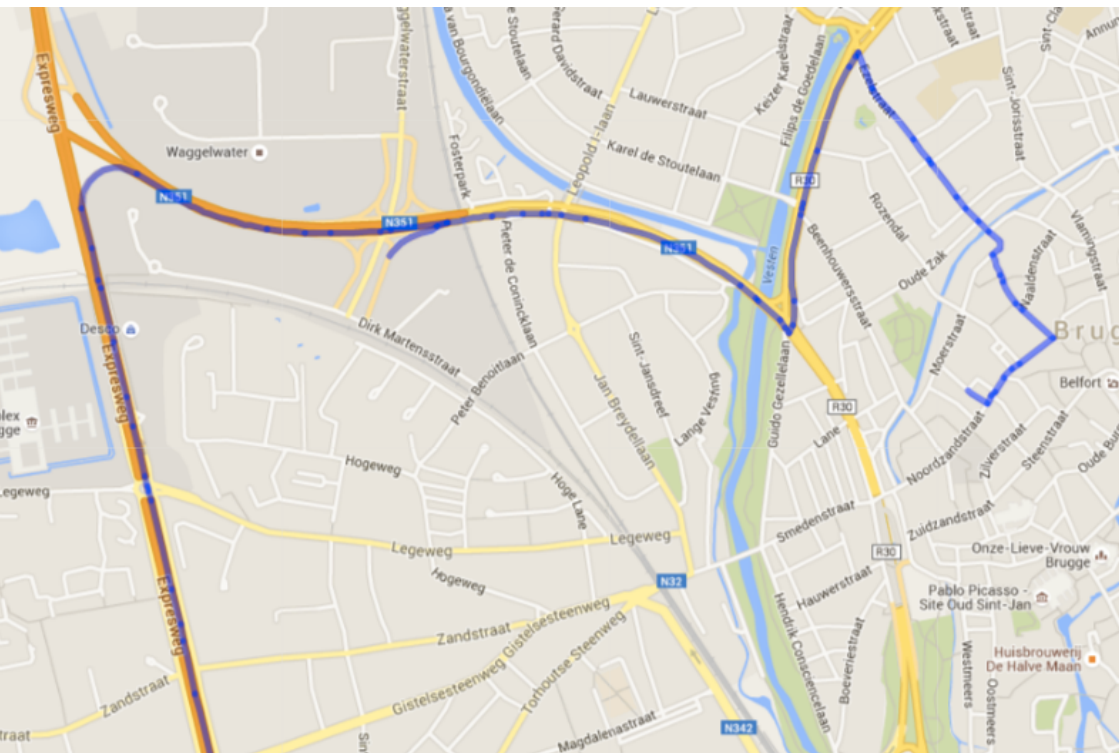

Hotel Prinsenhof ★★★★★

Ontvangersstraat 9 • 8000 Brugge • Belgium

tel: +32 (0)50 342690 • fax: +32 (0)50 342321 • info@prinsenhof.com •

www.prinsenhof.com